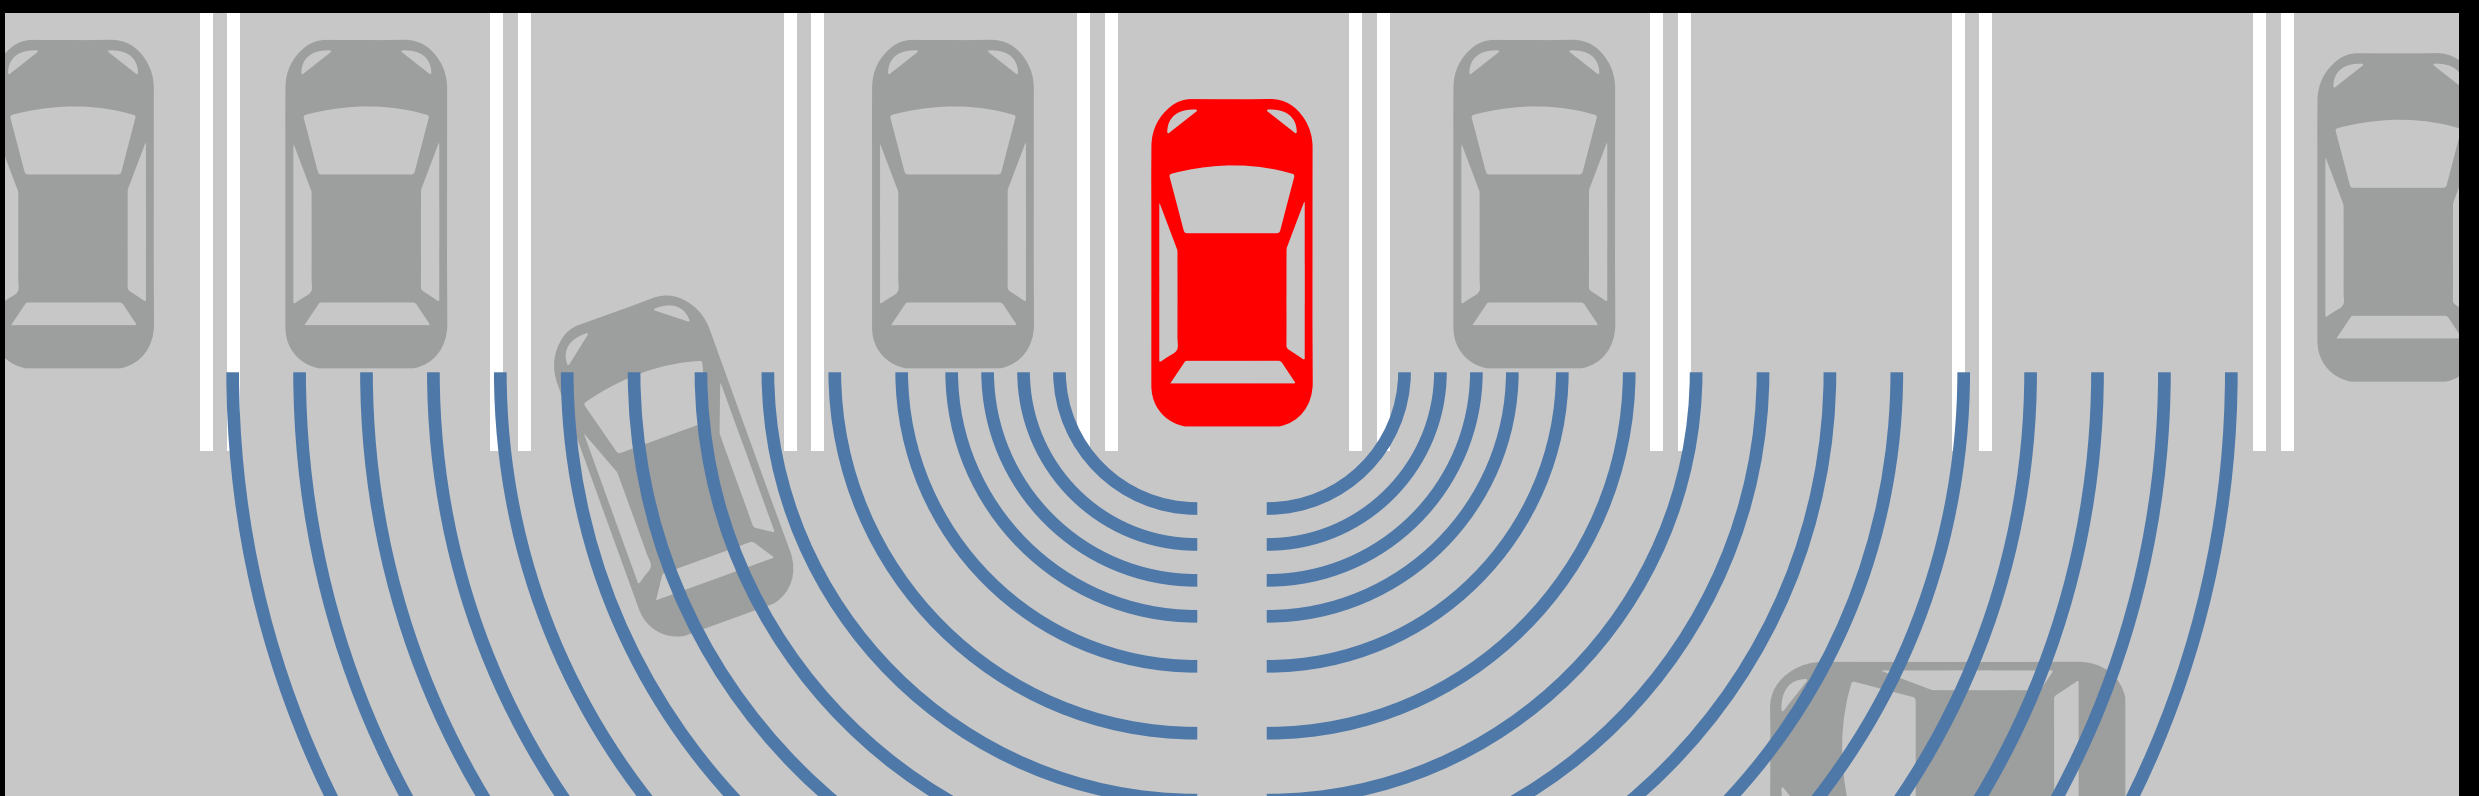

Rear Cross Traffic Alert

The system detects any vehicle close to the rear of the vehicle and notifies you using an indicator light and buzzer.