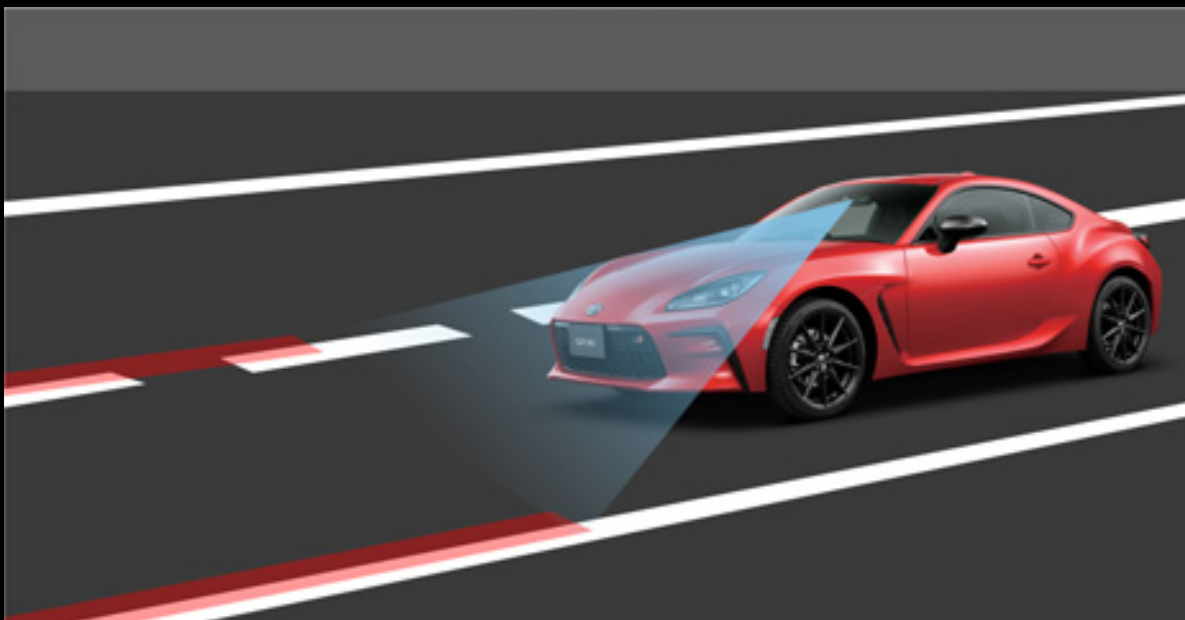

Designed to adjust your speed, helping you maintain a preset distance from the car in front of you.

Lane Departure Alert [LDA]

Alerts the driver when the vehicle moves away from a traffic lane without signalling.