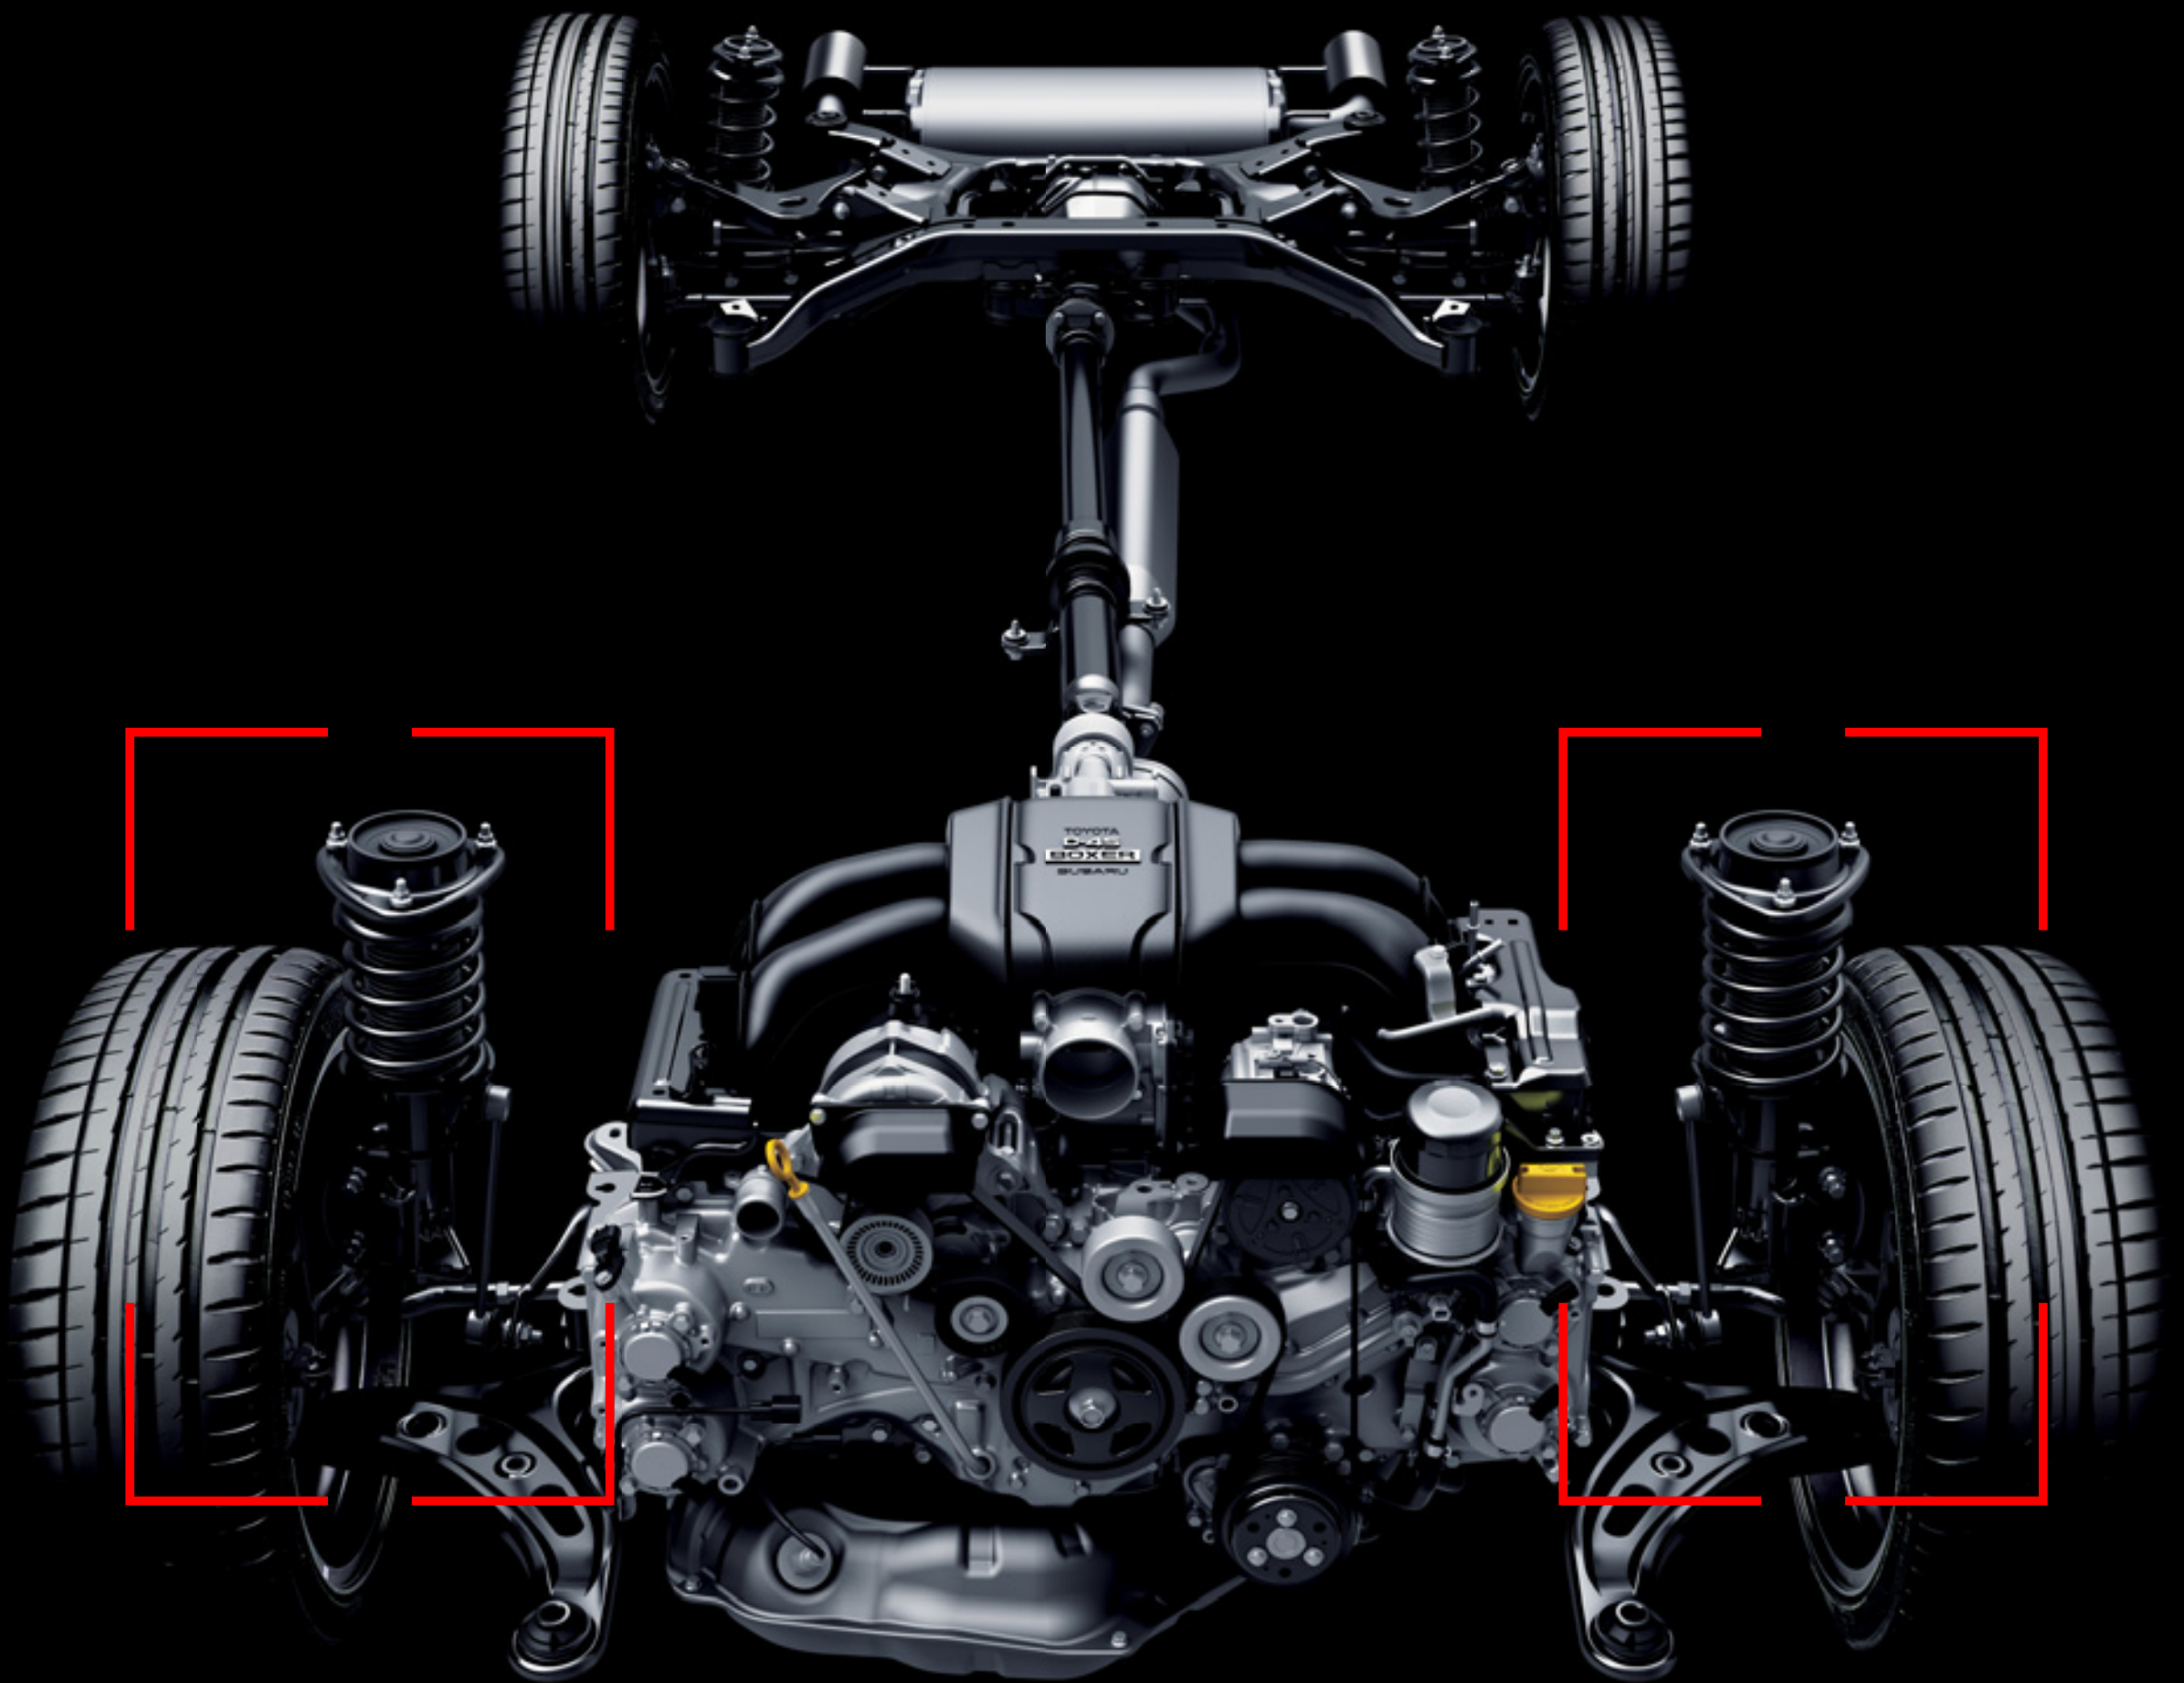

2.4L Horizontally Opposed 4-cylinder Boxer Engine

A sports car in the purest sense - the engine that keeps the heart racing by providing more torque and almost 20% more engine displacement than its predecessor.

Newly Developed

2.4L

Horsepower

237 PS

Max Torque

250 Nm

Boxer 4-cylinder

DOHC (D-4S Direct and Port Injection System)

Acceleration

0-100km/h in 6.3s (Manual) and 6.8s (Auto)

➤ Suspension System

The GR86 comes with MacPherson strut at the front suspension and Double Wishbone on the rear suspension, featuring GR-tuned coil springs & shock absorbers.