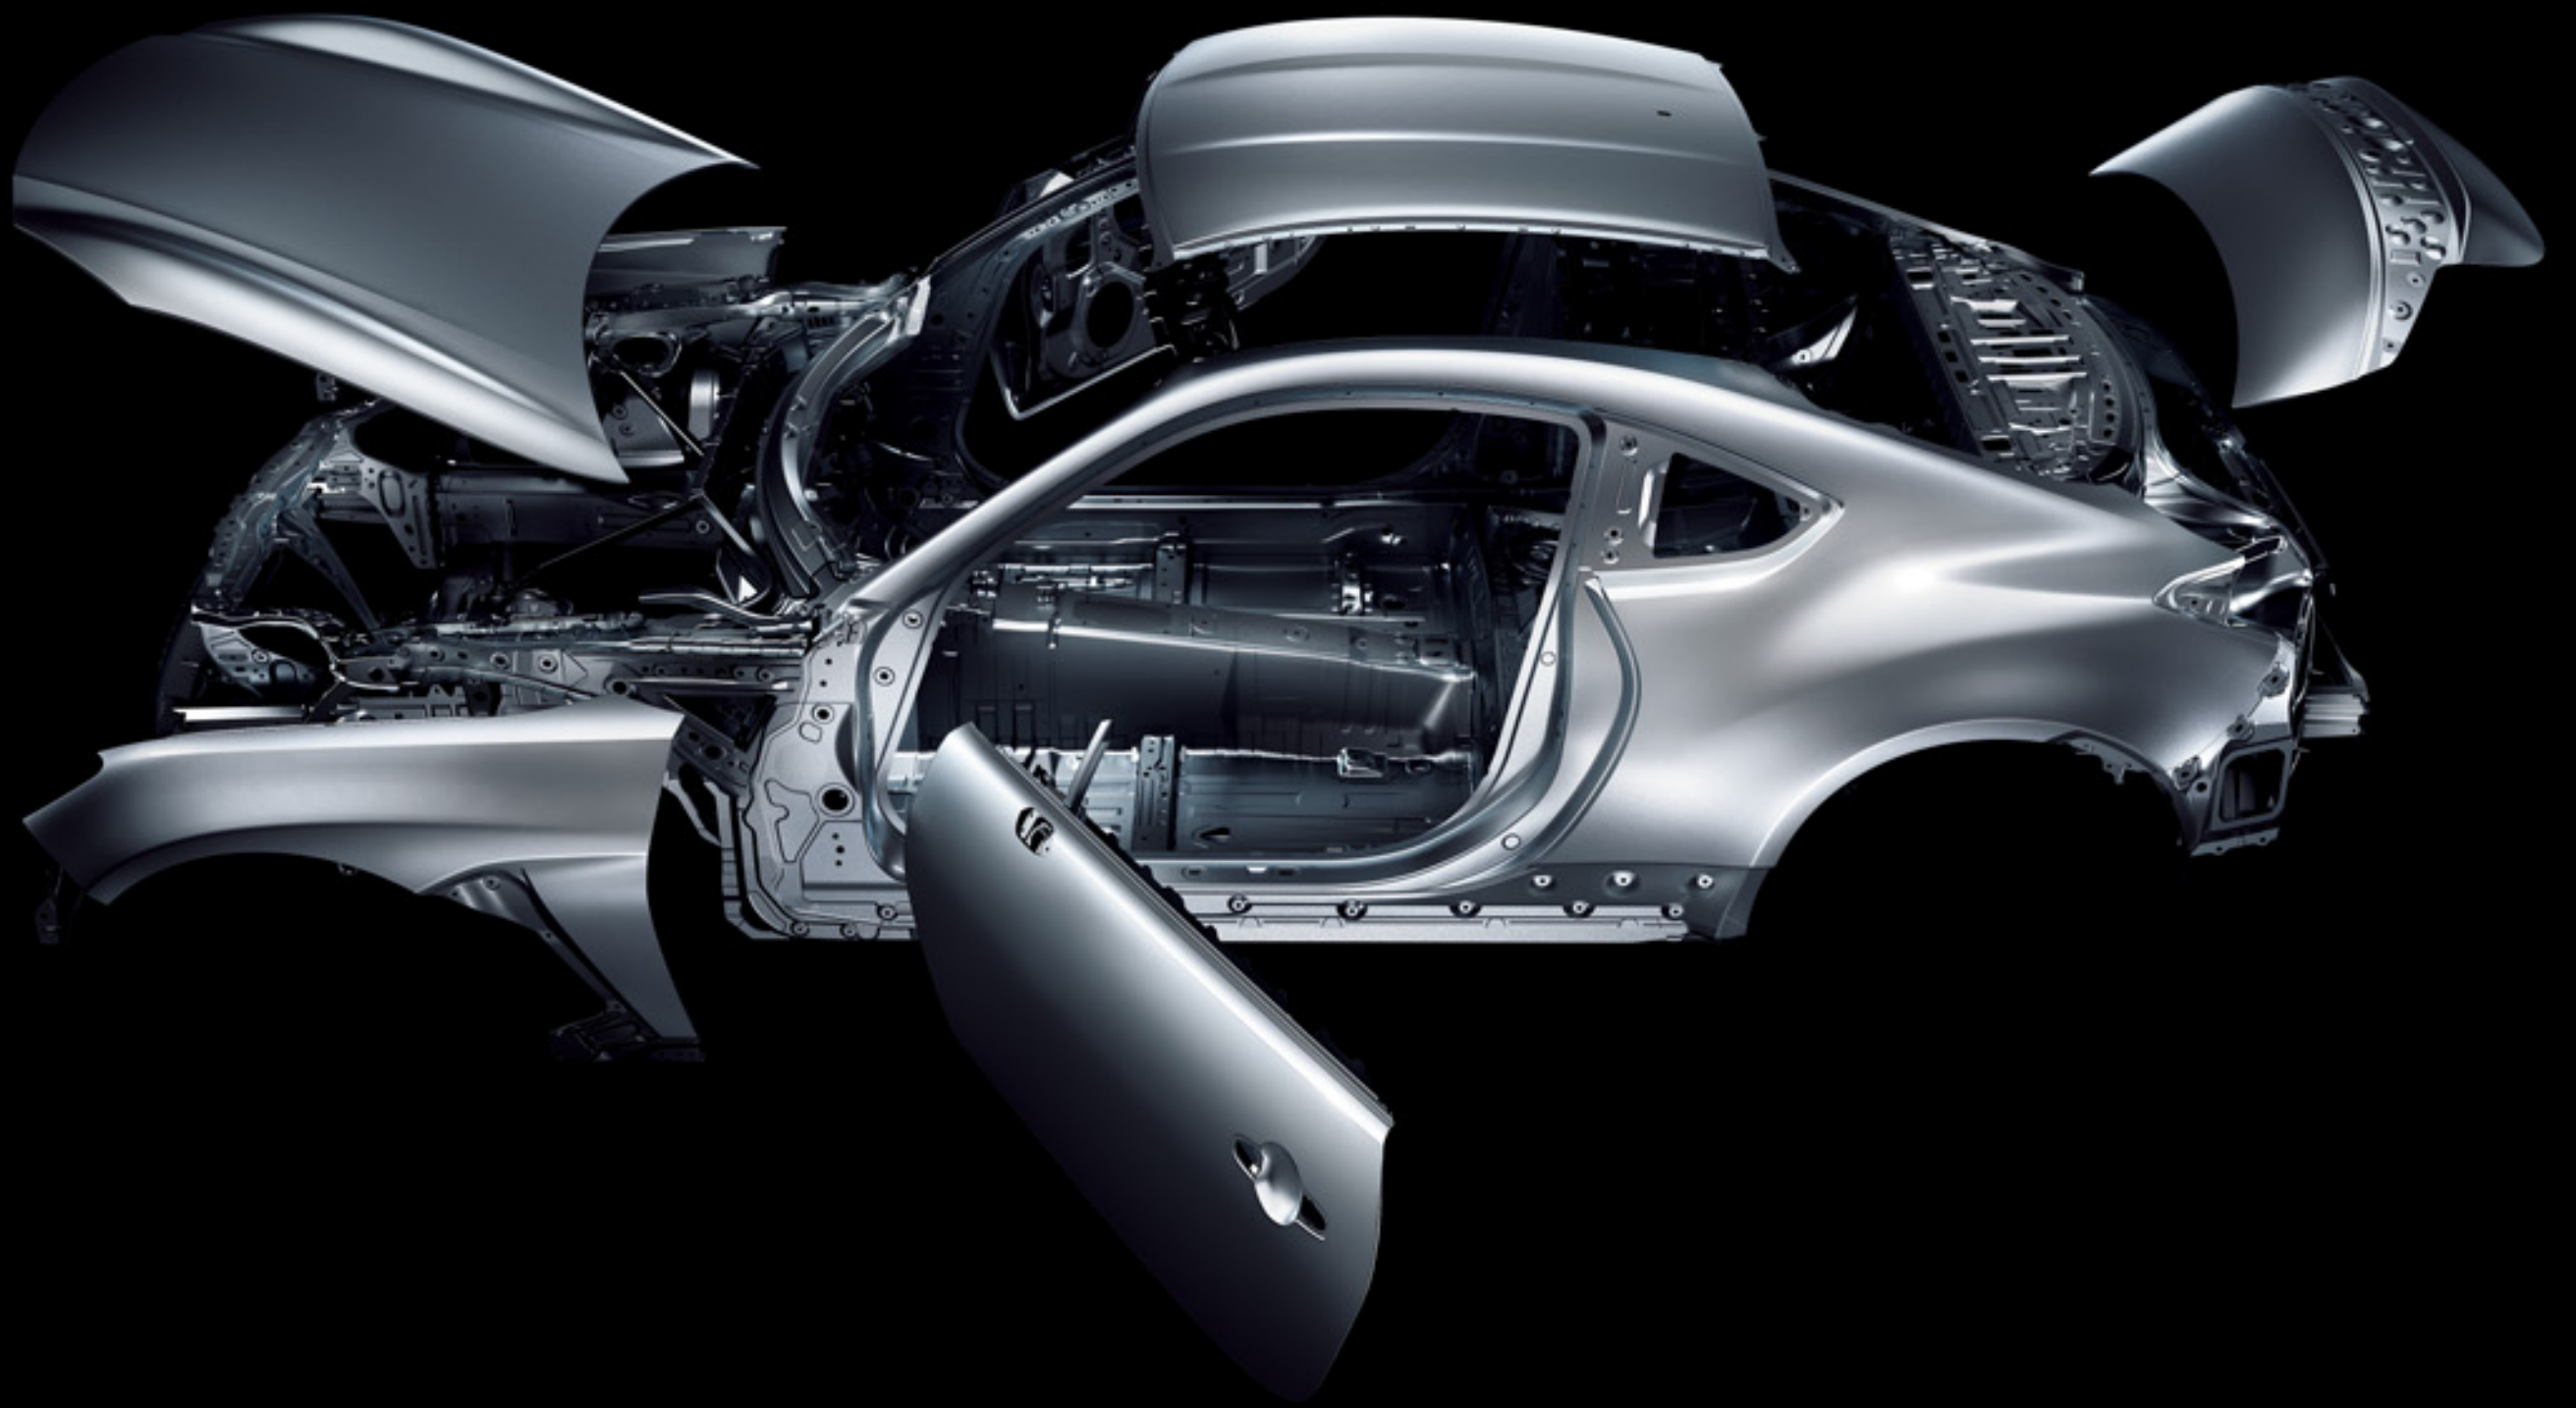

➤ Aluminium Body

Aluminium body reduces weight and centre of gravity, with 50% twisting body rigidity improvement.