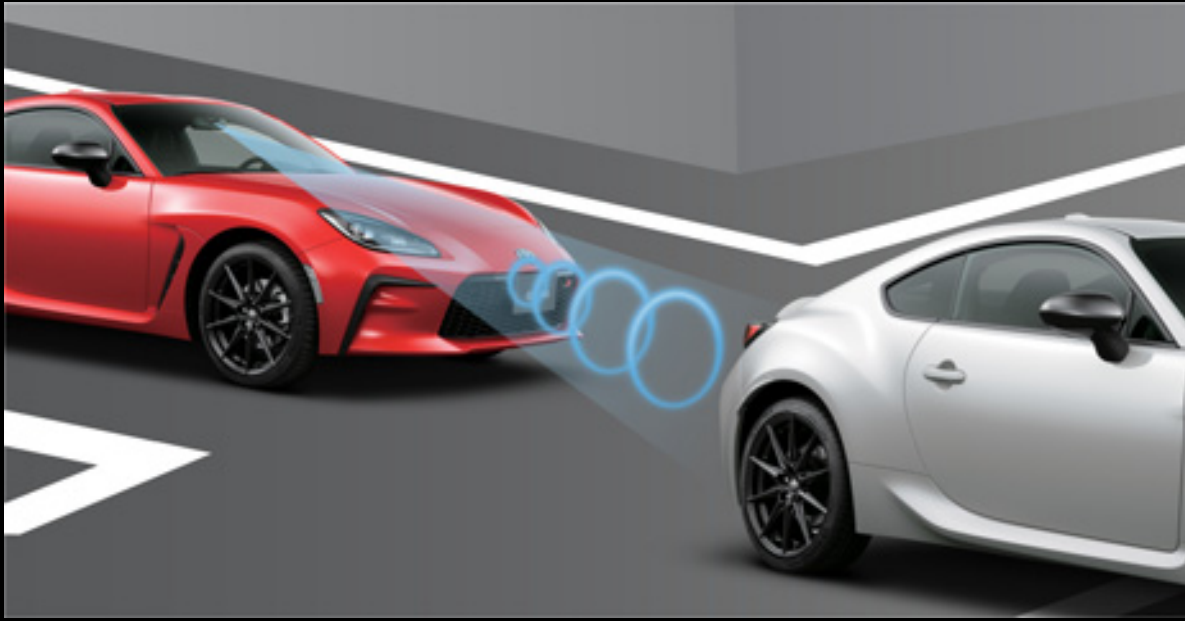

Pre-collision System [PCS]

Avoids or mitigates frontal collisions by using an in-vehicle stereo camera sensor to monitor the road ahead while detecting vehicles, pedestrians and cyclists.