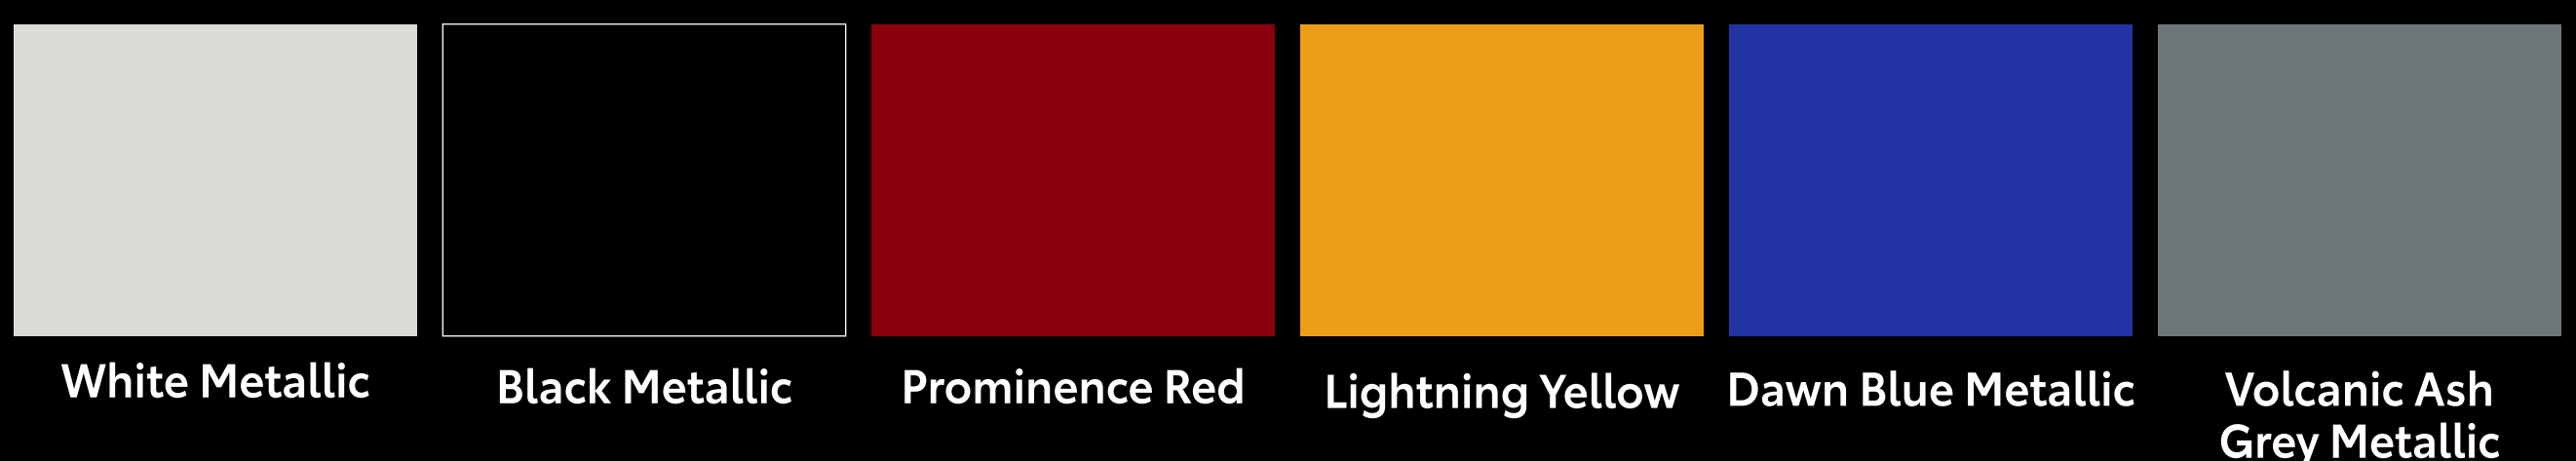

VARIANT		GR Supra 3.0 M/T	GR Supra 3.0 A/T
ENGINE			
Model		B58	
Type		Inline 6-cylinder, 24-valve DOHC, Twin Scroll Turbo	
Displacement	cc	2,998	
Max. Output	PS / rpm	388 / 5,800 - 6,500	
Max. Torque	Nm / rpm	500 / 1,800 - 5,000	
Fuel Injection		Direct Injection	
TRANSMISSION			
Type		6-speed Manual	8-speed Automatic with Paddle Shifter
PERFORMANCE			
Acceleration (0-100 km/h)	s	4.4 Seconds	4.1 Seconds
Top Speed	(km/h)	250	
CHASSIS			
Suspension	Front	Double Jointed MacPherson Strut with Stabiliser Bar	
	Rear	Multi-Link with Stabiliser Bar	
Suspension	Type	Adaptive Variable Suspension	
Brakes	Front	Ventilated Disc with 4-piston Fixed Caliper	
	Rear	Ventilated Disc with 1-piston Floating Caliper	
Tyres & Rims	Front	255/35 R19, Forged Alloy	
	Rear	275/35 R19, Forged Alloy	
Spare Tyre		Tyre Repair Kit	
Rear Differential		Electronically Controlled Limited Slip Differential (LSD)	
Steering		Electric Power Steering (EPS)	
MEASUREMENTS			
Overall	Length / Width / Height	(mm)	4,379 / 1,854 / 1,299
Wheelbase		(mm)	2470
Kerb Weight		(kg)	1,578 | 1,600
Minimum Turning Radius		(m)	5.2
Fuel Tank Capacity		(Litre)	52
EXTERIOR FEATURES			
Headlamps	Type	Adaptive LED Headlamps with LED Turn Signals	
Daytime Running Lights (DRL)		LED	
Rear Combination Lamps		LED	
Rear Fog Lamp		LED	
Wipers		Automatic With Rain Sensors	
Wing Mirror		Auto Retractable, Electrochromic (Driver only) & Reverse Linked (Passenger only) with Memory	
Exhaust System		Dual Tailpipes