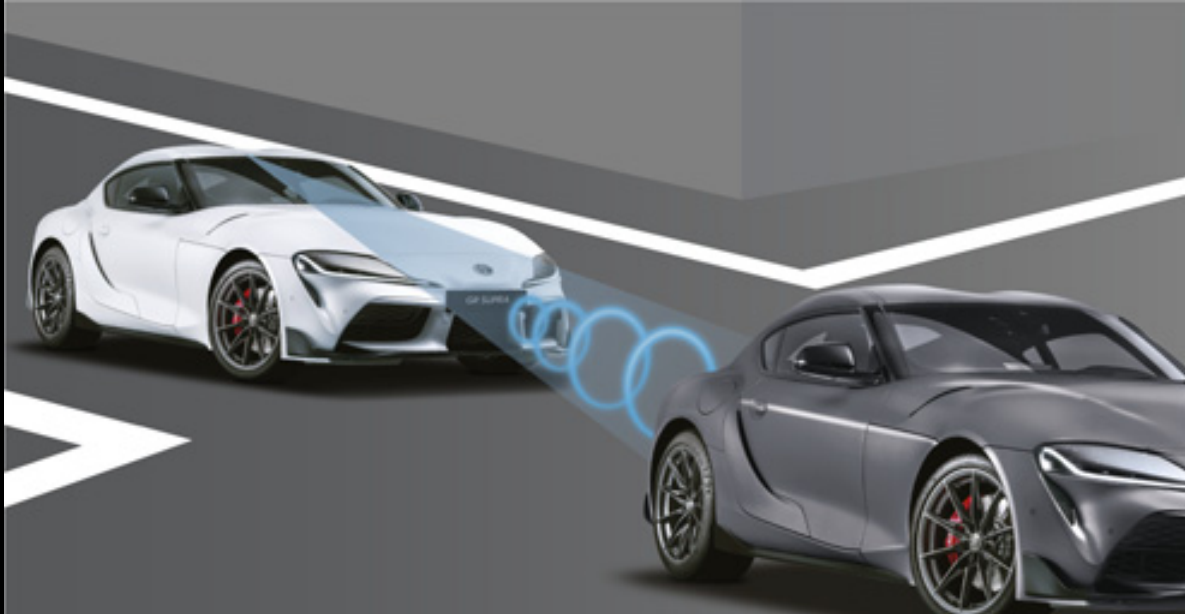

GR *Supra*

TOYOTA

AWAKEN THE BEASTS

Move your world

CONCEPT BEHIND
THE BEAST

Fast, strong, agile - and designed for those who crave raw power and speed. Take it to the streets and watch as it comes alive on its domain, with wind-slicing performance and precise handling of a modern sports car. The GR Supra emerges as a symbol of legendary dominance.

GR SUPRA

EXTERIOR

A short wheelbase and imposing new 19" forged alloy wheels.

Blending racing aerodynamics with a modern, powerful aesthetic, the GR Supra screams driving performance like never before.

Actual vehicle may vary from image shown.

COMFORT MEETS PERFORMANCE.

The driver-focused cockpit delivers a comfortable cruising experience when you want it.

Sporty aluminium pedals across all variants.

Leather-wrapped 3-spoke steering wheel.

Actual vehicle may vary from image shown.

TOYOTA SUPRA SAFETY

Advanced suite of safety features that allows you to unleash your drive with a peace of mind.

Forward Collision Warning

with Brake Function

Avoids or mitigates frontal collisions by using an in-vehicle camera and radar sensor to monitor the road ahead while detecting vehicles, pedestrians and cyclists.