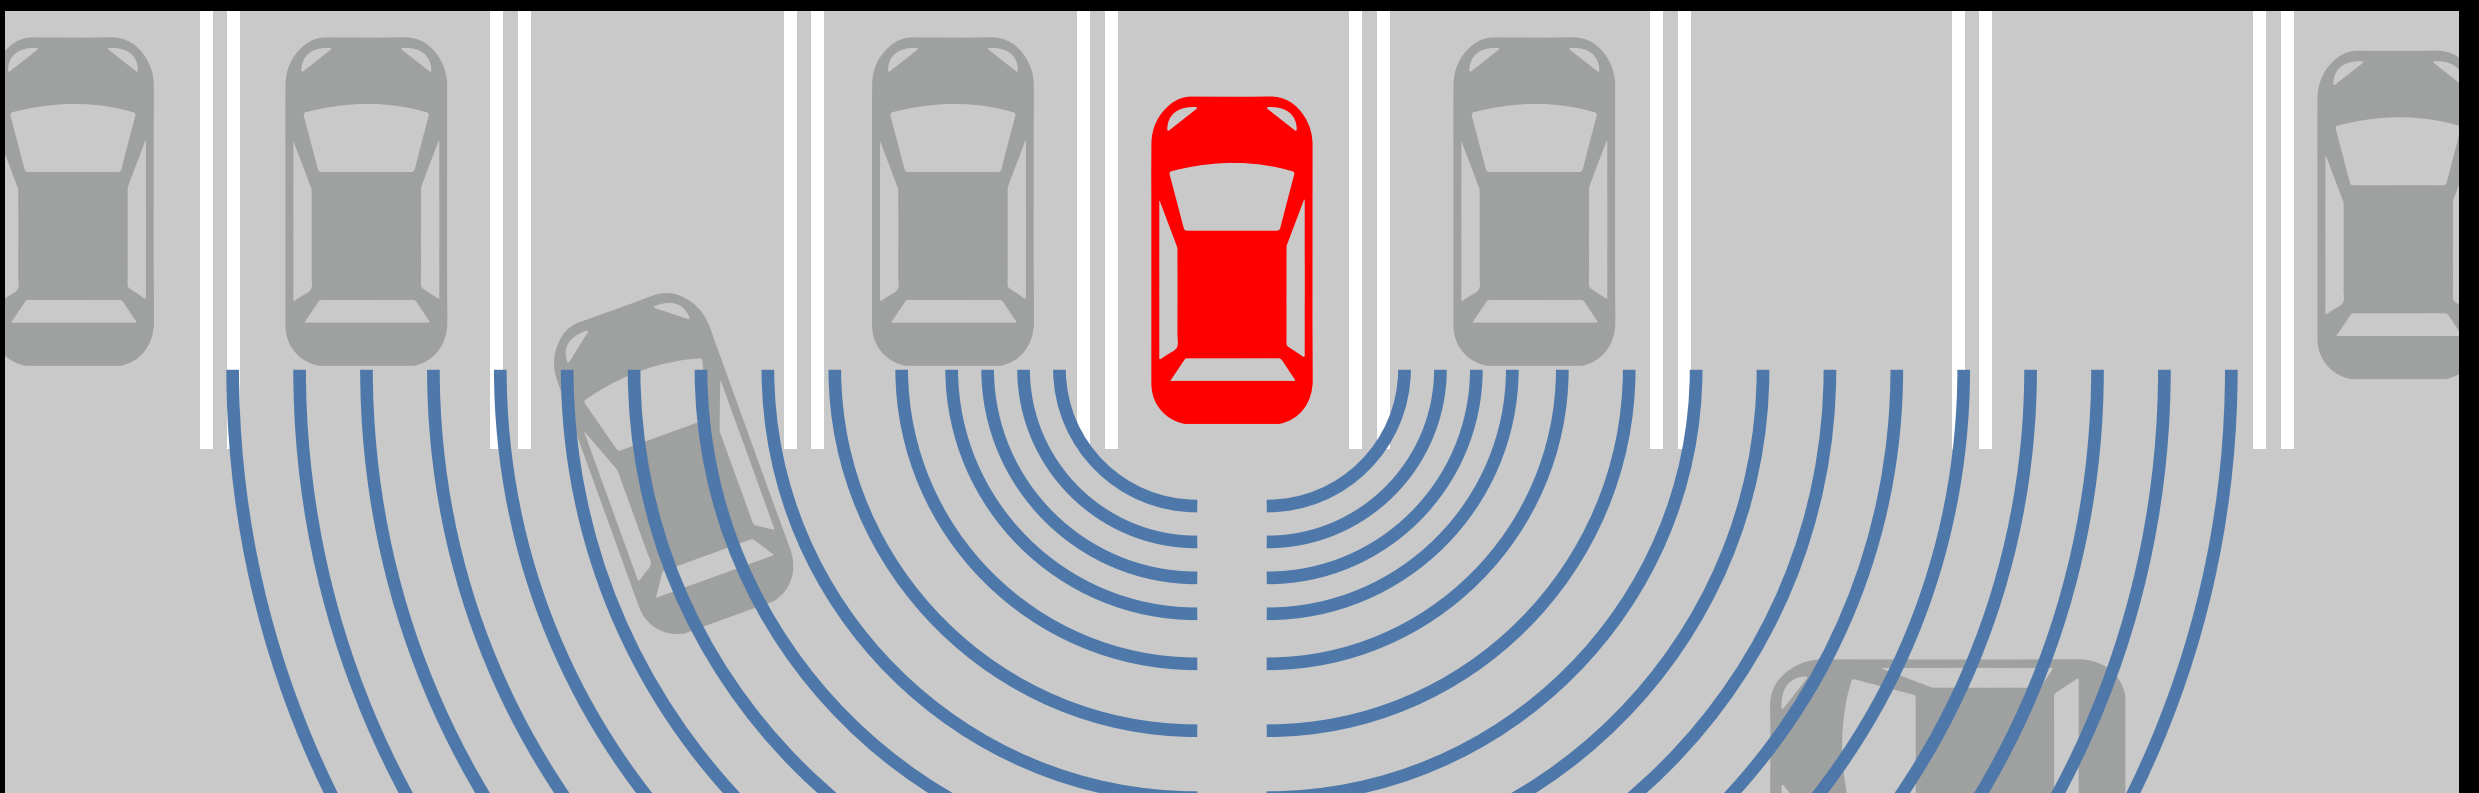

Adaptive High-beam System [AHS]

Selectively turns on the individual High-beam LEDs to ensure excellent visibility while not blinding oncoming traffic.

Blind Spot Monitor

Detects and indicates to the driver if a vehicle is present in the blind spot area.

Rear Cross Traffic Alert

The system detects any vehicle close to the rear of the vehicle and notifies you using an indicator light and buzzer.

MAIN SPECIFICATIONS

VARIANT		GR Supra 3.0 M/T	GR Supra 3.0 A/T
ENGINE			
Model		B58	
Type		Inline 6-cylinder, 24-valve DOHC, Twin Scroll Turbo	
Displacement	cc	2,998	
Max. Output	PS / rpm	388 / 5,800 - 6,500	
Max. Torque	Nm / rpm	500 / 1,800 - 5,000	
Fuel Injection		Direct Injection	
TRANSMISSION			
Type		6-speed Manual	8-speed Automatic with Paddle Shifter
PERFORMANCE			
Acceleration (0-100 km/h)	s	4.4 Seconds	4.1 Seconds
Top Speed	(km/h)	250	
CHASSIS			
Suspension	Front	Double Jointed MacPherson Strut with Stabiliser Bar	
	Rear	Multi-Link with Stabiliser Bar	
Suspension	Type	Adaptive Variable Suspension	
Brakes	Front	Ventilated Disc with 4-piston Fixed Caliper	
	Rear	Ventilated Disc with 1-piston Floating Caliper	
Tyres & Rims	Front	255/35 R19, Forged Alloy	
	Rear	275/35 R19, Forged Alloy	
Spare Tyre		Tyre Repair Kit	
Rear Differential		Electronically Controlled Limited Slip Differential (LSD)	
Steering		Electric Power Steering (EPS)	
MEASUREMENTS			
Overall	Length / Width / Height	(mm)	4,379 / 1,854 / 1,299
Wheelbase		(mm)	2470
Kerb Weight		(kg)	1,578 1,600
Minimum Turning Radius		(m)	5.2
Fuel Tank Capacity		(Litre)	52
EXTERIOR FEATURES			
Headlamps	Type	Adaptive LED Headlamps with LED Turn Signals	
Daytime Running Lights (DRL)		LED	
Rear Combination Lamps		LED	
Rear Fog Lamp		LED	
Wipers		Automatic With Rain Sensors	
Wing Mirror		Auto Retractable, Electrochromic (Driver only) & Reverse Linked (Passenger only) with Memory	
Exhaust System		Dual Tailpipes	