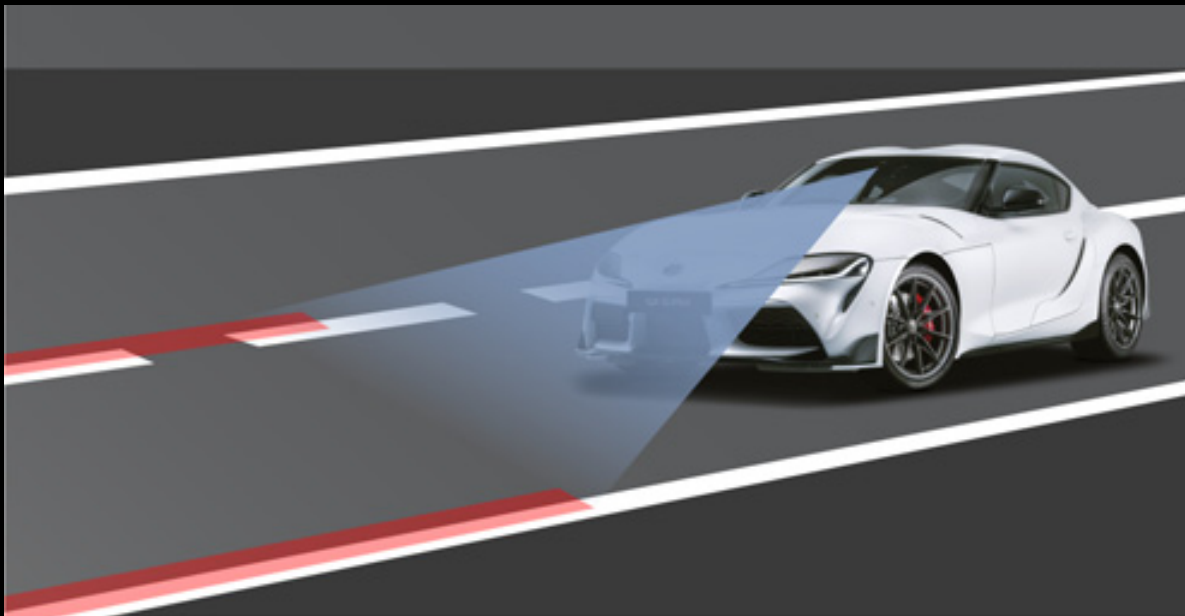

Lane Departure Warning [LDW]

Alerts the driver when the vehicle moves away from a traffic lane without signalling.