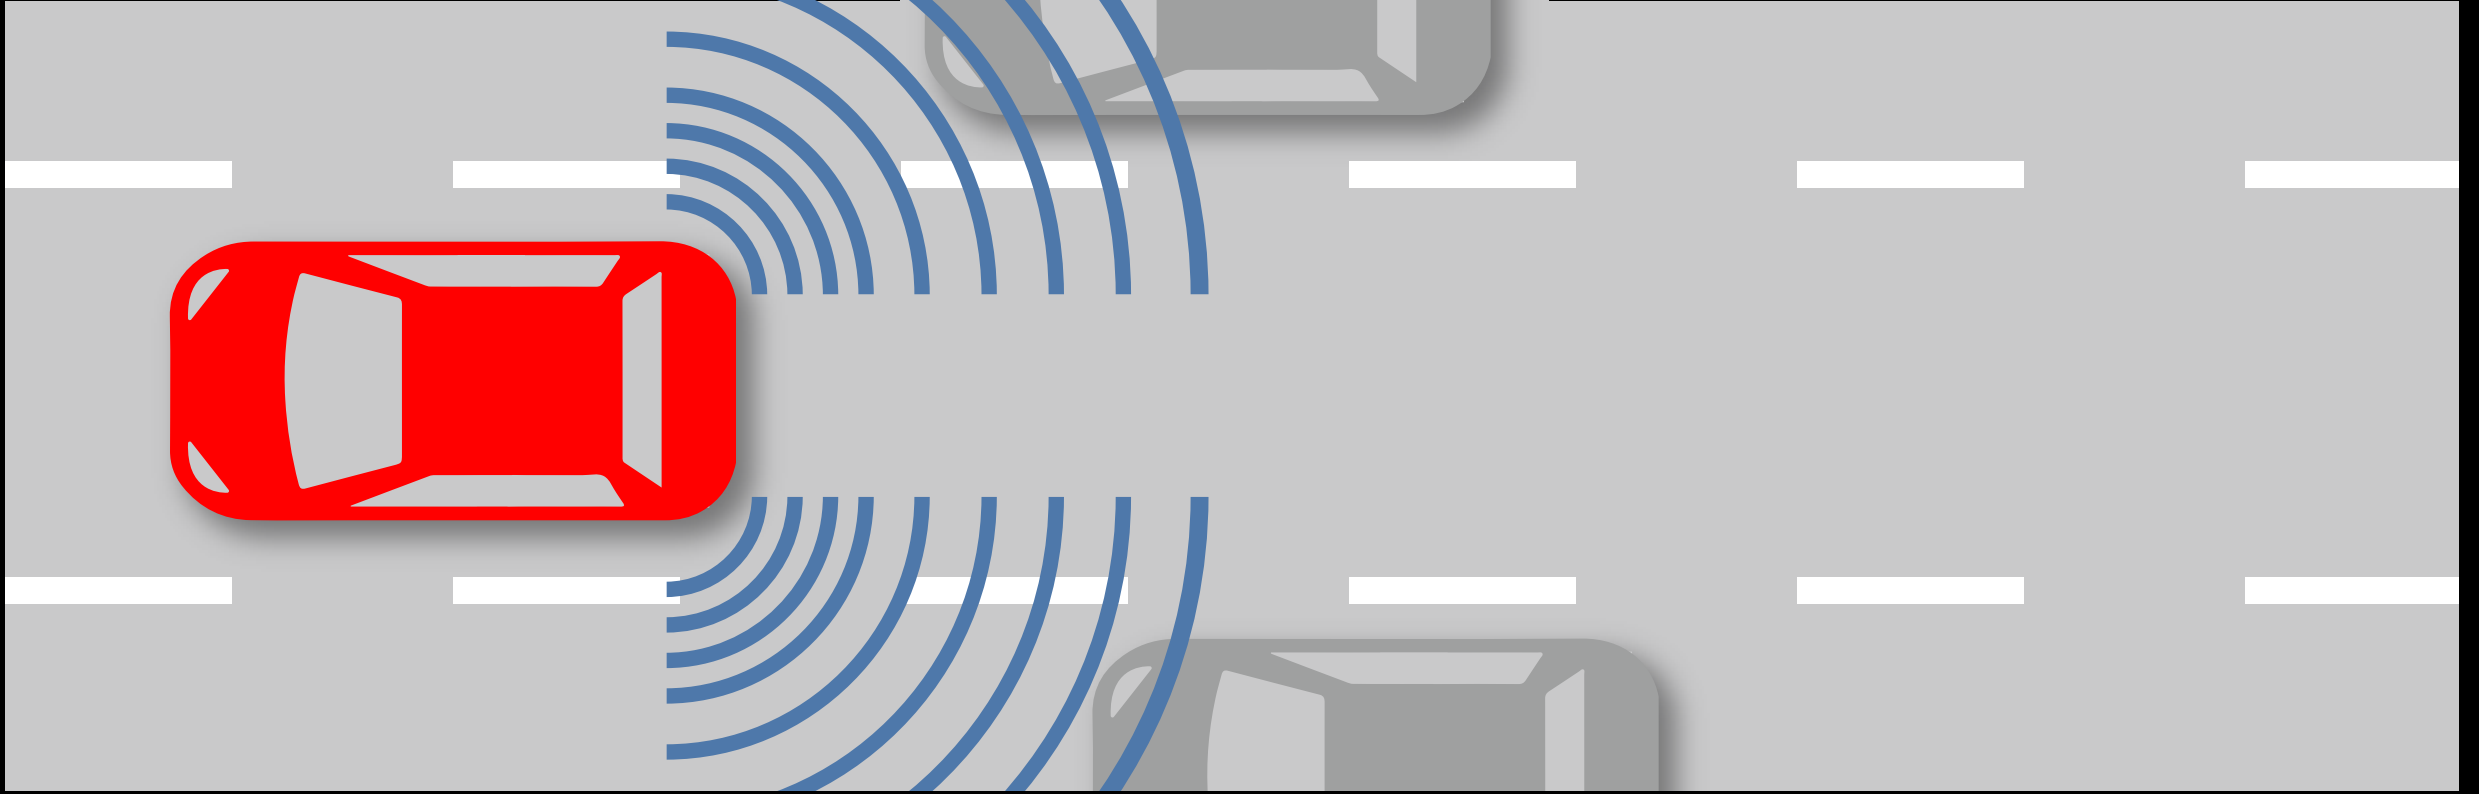

Blind Spot Monitor

Detects and indicates to the driver if a vehicle is present in the blind spot area.