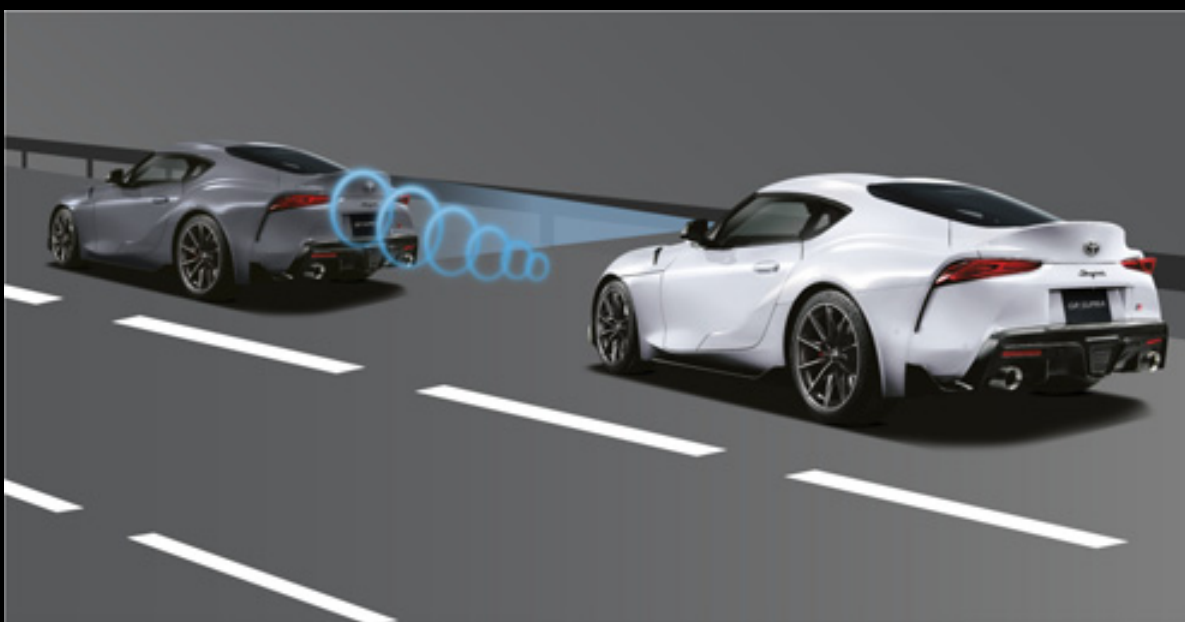

Adaptive Cruise Control [ACC]

Designed to adjust your speed, helping you maintain a preset distance from the car in front of you.